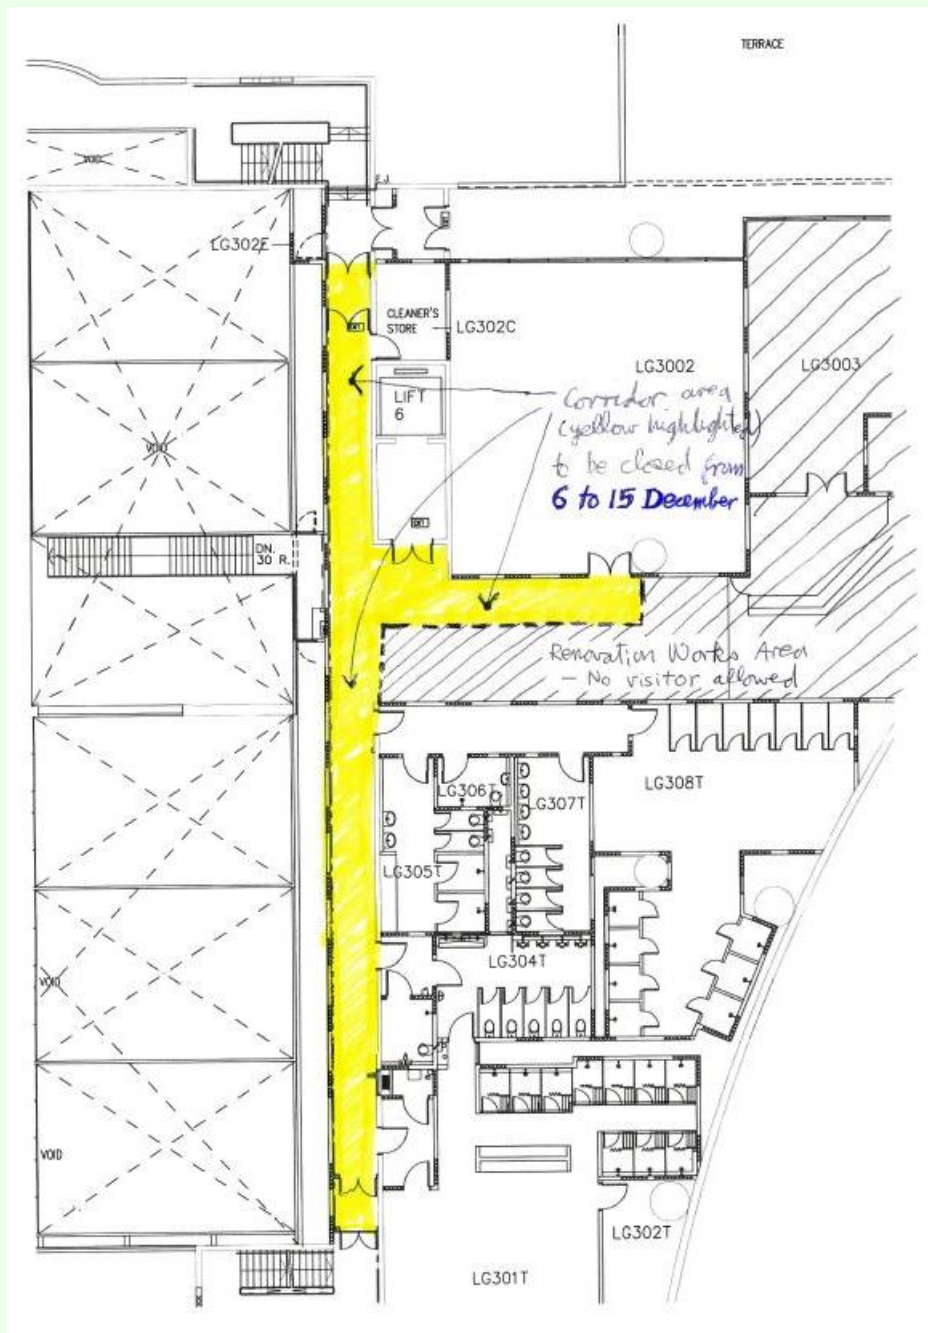

LG3 Amenities Service Counter Renovation Closure of Corridor Area Out Lift 6

Dear Users,

An extensive renovation work will be conducted in LG3 during 6-15 Dec 2021 (See the yellow area). Staircase connecting to LG3 Changing Rooms, corridor in LG3 connecting to Lift 6 and Indoor Parking Lot will be closed. Users are suggested to use LG4 entrance for access of LG4 Sports Facilities and changing facilities. We are sorry for the inconvenience caused!